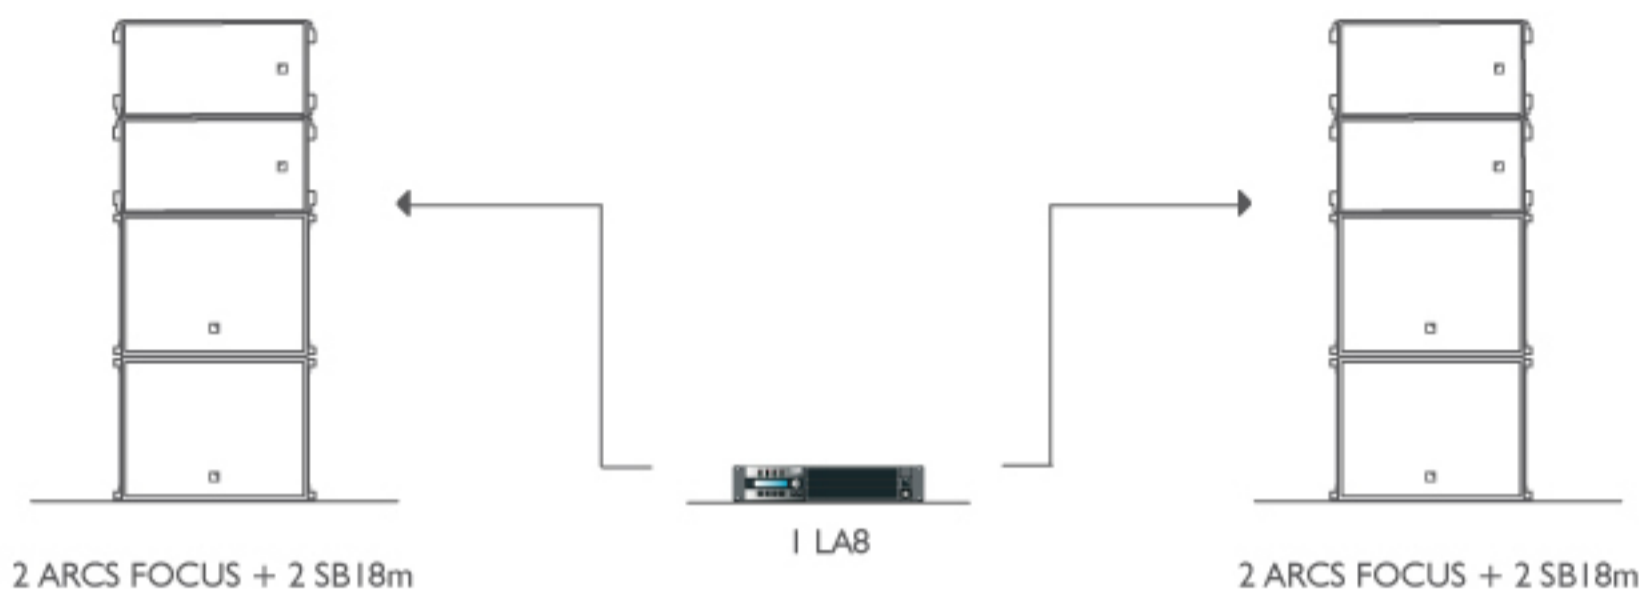

≡ 2 ARCS WIDE FOH (90° X 30°)

≡ 4 ARCS FOCUS FOH (90° X 30°)

≡ 4 ARCS WIDE SIDE FILL (60° X 90°)

≡ 8 ARCS WIDE FOH (120° X 90°)

≡ 8 ARCS FOCUS FOH (90° X 60°)