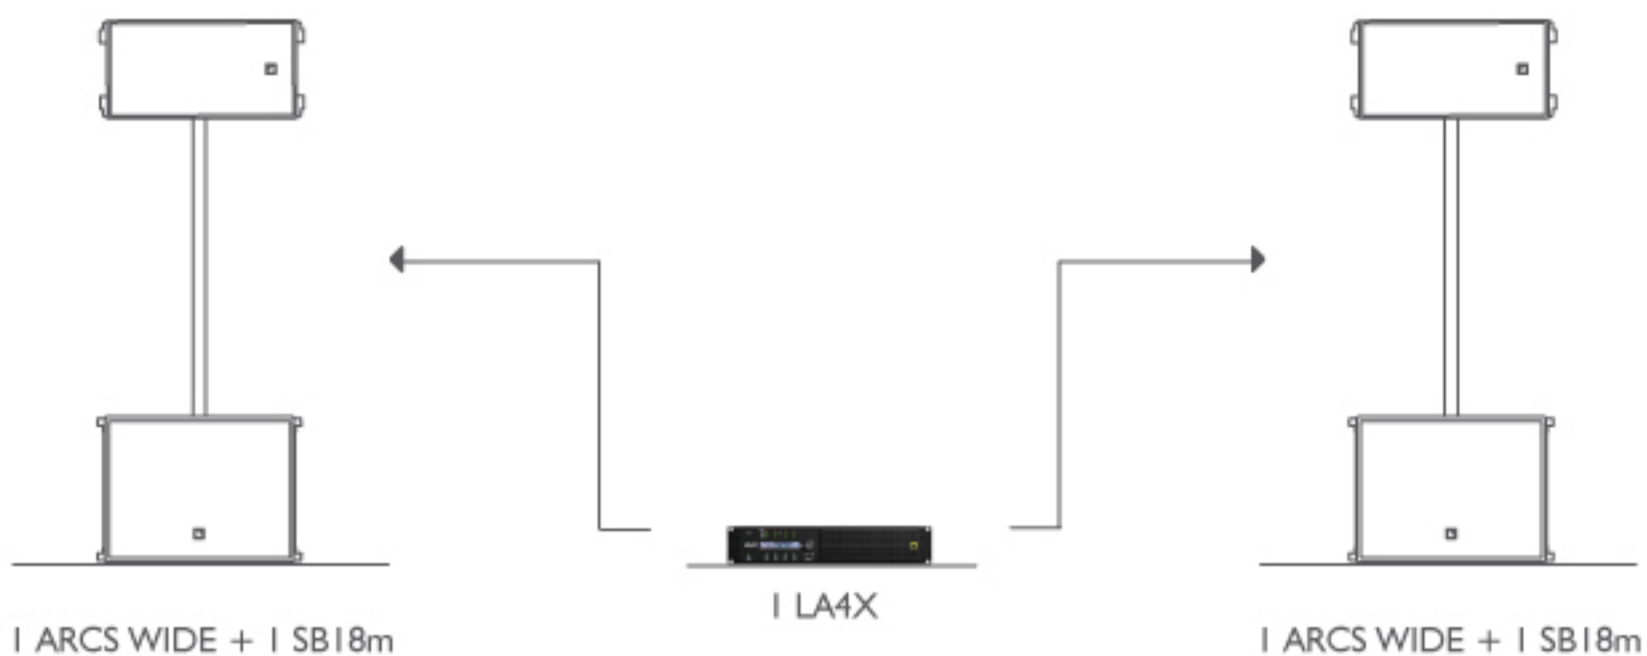

≡ 2 ARCS WIDE FOH (90° X 30°)

≡ 4 ARCS FOCUS FOH (90° X 30°)

≡ 4 ARCS WIDE SIDE FILL (60° X 90°)

≡ 8 ARCS WIDE FOH (120° X 90°)

≡ 8 ARCS FOCUS FOH (90° X 60°)